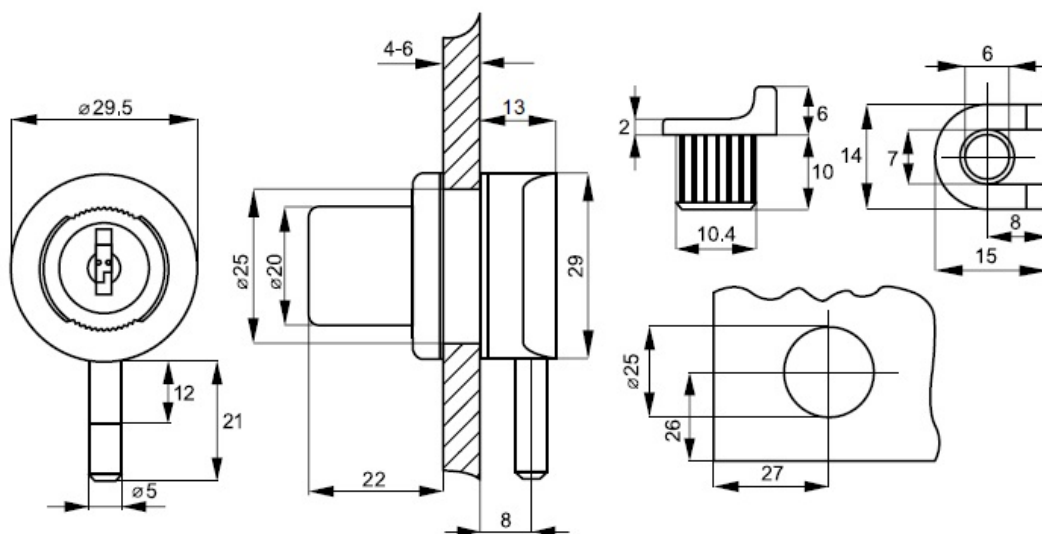

PRODUCT SHEET

Description:

Glass Door Lock 910, $\varnothing 25\text{mm}$, Black Anodized, Metal Key SISO

Item number:

14.09.106-4

Units	Box	Carton	HS Code	Barcode
Pcs.	20	200	8301300000	
				5704866504812